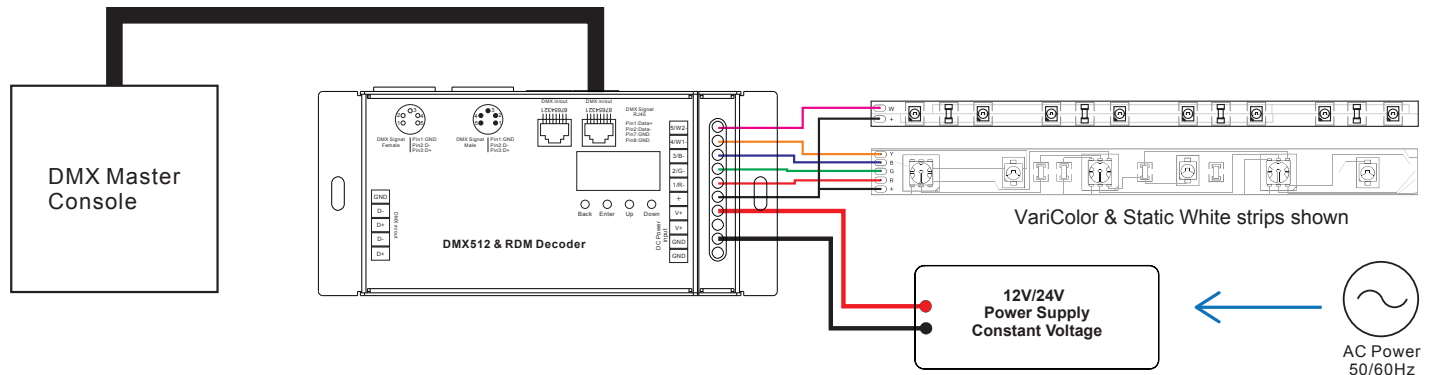

# RoscoLED<sup>®</sup> Tape Wiring Diagram

RoscoLED Tape VariColor Connections	
Output Color	Wire Color
"+"	Black
Red	Red
Green	Orange
Blue	Brown
White/Amber	Yellow

RoscoLED Tape VariWhite Connections	
Output Color	Wire Color
"+"	Black
Warm White	Red
Cool White	Brown

RoscoLED Tape Static White Connections	
Output Color	Wire Color
"+"	Black
White	Red